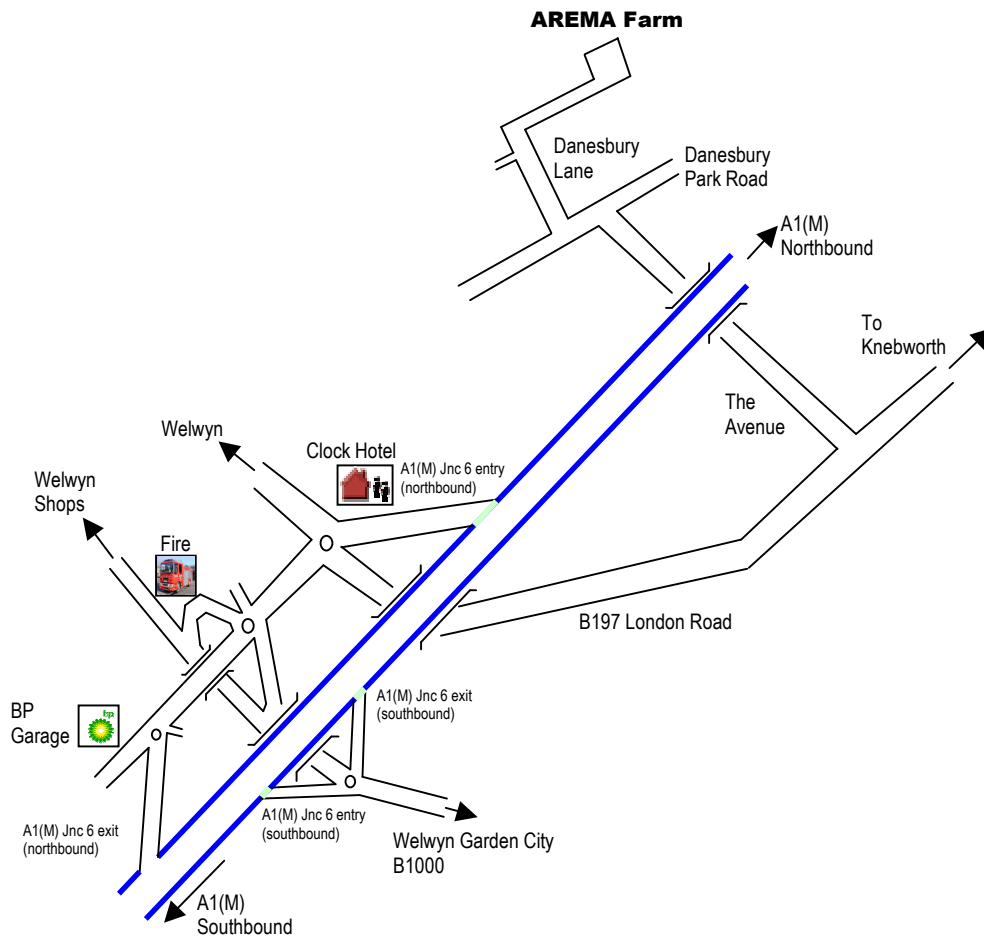

# How to Find Us

Welwyn is approximately 10 miles / 16km North of the London orbital (M25,jnc.23). By train, there is a 20min link from London, King's Cross to Welwyn. For train times, please [click here](#)